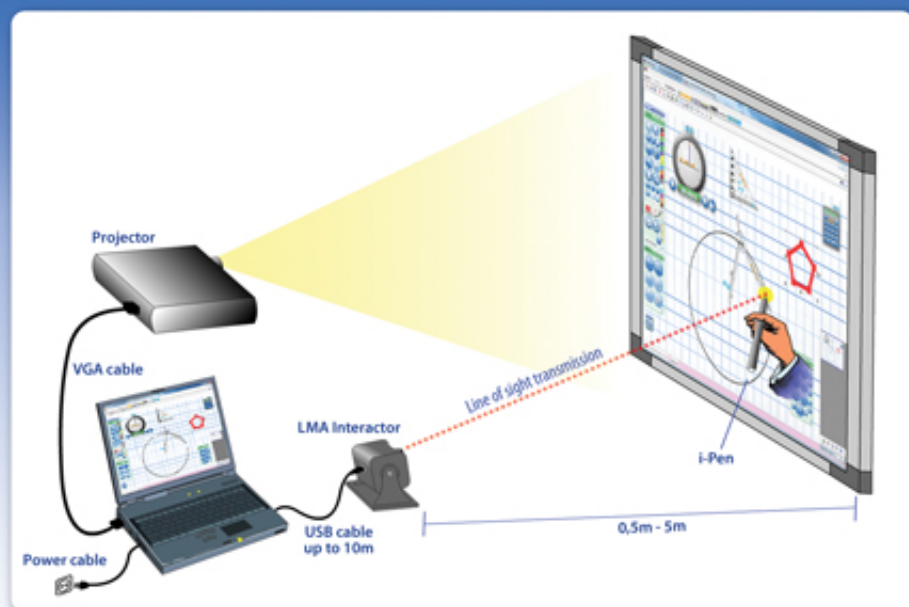

Patented multi-functioning interactive pen.

One-key operation, install and use.

High-resolution vision chip embedded to make sure the operation is high speed and precise.

Compatible with any projector, can operate on any screen or wall.

### i-Cam

**Optical technology:** Infrared  
**Working distance:** 0.5-5 m diagonal  
**Projection zone:** 20-200 inch  
**Localization accuracy:** 0.05-0.2 mm  
**Calibration:** Auto/Manual  
**Computer interface:** USB2.0  
**Weight:** 150 g  
**Dimension:** 100 x 50 x 60 mm

### i-Pen

**LED Light:** Infrared  
**Buttons:** Mouse right key, page up/down  
**Battery:** 2 x AAA  
**Weight:** 100g  
**Dimension:** 150 x  $\Phi$ 11 mm