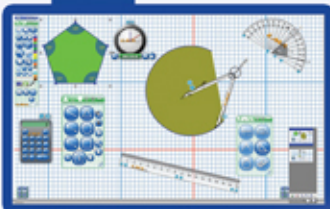

# LMA *interactor*

A portable system that turns any whiteboard and any surface into an **Interactive Board**.

**LMA tool** included  
– Easily create Interactive content – Including quizzes.

Easy installation – Auto calibration.