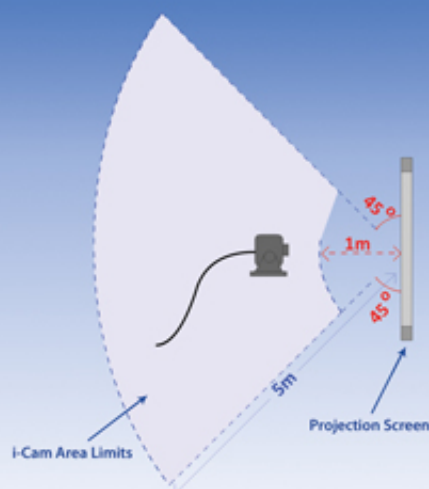

### i-Cam

**Optical technology:** Infrared  
**Working distance:** 0.5-5 m diagonal  
**Projection zone:** 20-200 inch  
**Localization accuracy:** 0.05-0.2 mm  
**Calibration:** Auto/Manual  
**Computer interface:** USB2.0  
**Weight:** 150 g  
**Dimension:** 100 x 50 x 60 mm