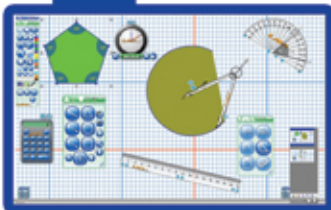

LMA *interactor*

A system that turns any whiteboard and any surface into an **Interactive Board**.

★ **LMA tool** included— Easy create Interactive content - QUIZ.

★ Easily to place on the table or hoist to ceil.

★ Patented multi-direction touching interactive pen, easy to use.

★ One-key operation, place and use.

★ High-resolution vision chip embedded to make sure the operation in high speed and precision.

★ Compatible to all brand projectors, can operate on any screen or wall.