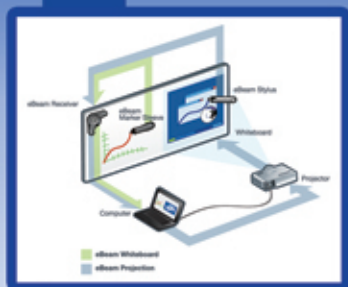

Luidia 

eBeam<sup>®</sup> 

The flexible Interactive System turns any whiteboard and any surface into an **Interactive Board**.

**LMA tool** included— Easy create Interactive content - QUIZ.

Ultra-portable and easy to set up.

Compatible with any projector.

Includes Internet sharing, voice recording, and software updates.

Works with your existing whiteboard and digital projector.

**We ship worldwide.**

  
www.conceptum.net

web: [www.LMAtool.com](http://www.LMAtool.com)  
e-mail: [sales@lmatool.com](mailto:sales@lmatool.com)